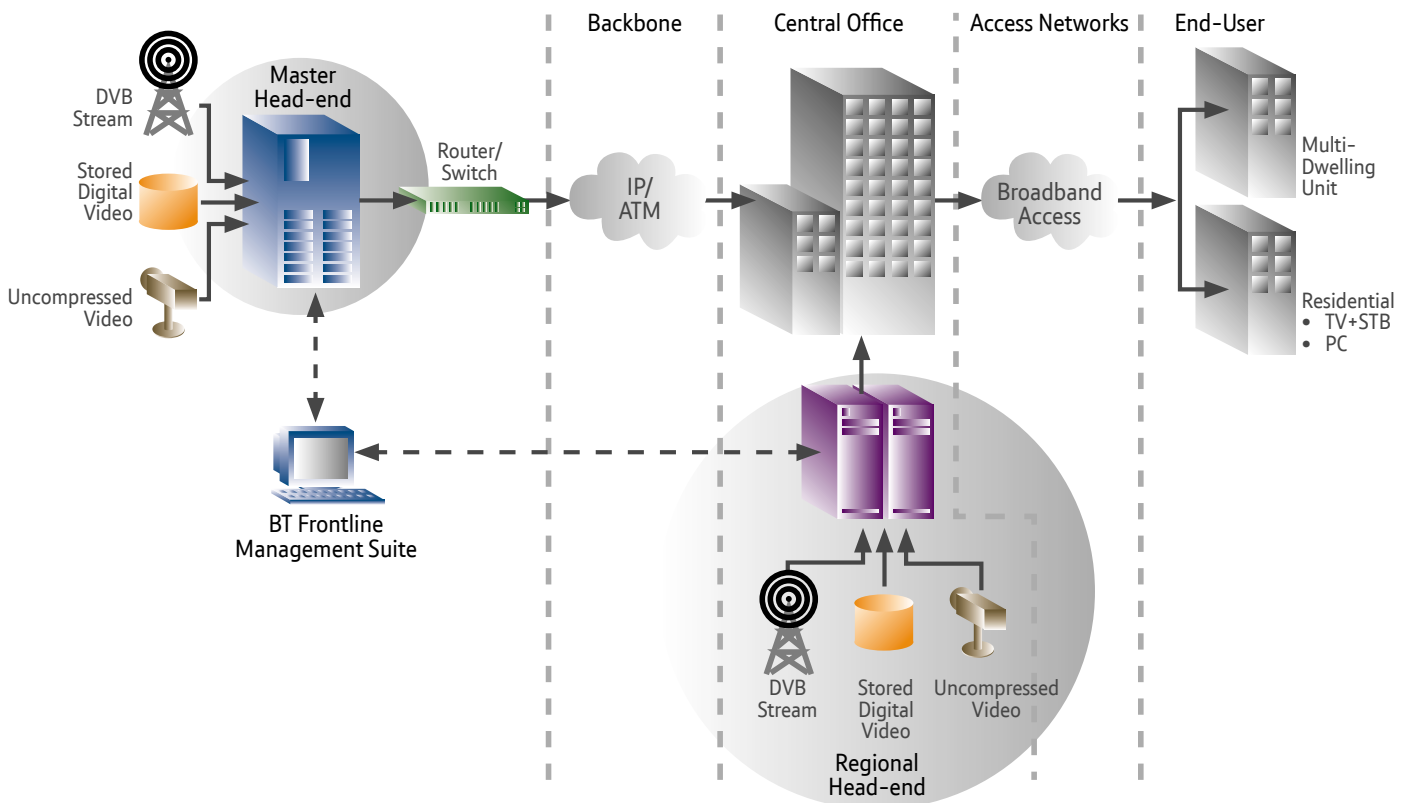

11.

IPTV Solution

Real-time streaming of high quality 'live' contents

Business Challenges

In the Internet age of today, network connectivity has advanced tremendously, fuelling the widespread adoption of broadband usage. With the development of new technologies, networks are now capable of delivering more than just text, voice and static pictures. Also, tech-savvy users may demand high quality 'live' contents to be streamed onto their desktops.

Internet Protocol Television (IPTV) is an emerging technology capable of streaming video over public or private networks, delivering live and interactive information to the user, anywhere, anytime.

BT Frontline's IPTV Solution enables real-time delivery of 'live' and interactive information

Our Solution Offerings

The applications of IPTV are boundless, and for as long as there is a requirement for the real-time delivery of high quality 'live' contents, IPTV is the solution.

BT Frontline offers the best-of-breed IPTV solution to address the various business challenges of different industries. Broadcasting programmes and movies over IP Network is also possible with our latest IPTV solution from BT Frontline's various partnerships with leading technology vendors.

- Encoding and streaming platforms based on advanced transrating, ATSC/DVB multiplexing and IP streaming capabilities
- Customised management applications that allow remote management of geographically dispersed units
- High-end HD and SD encoding, decoding and AD insertion platforms
- Advanced video surveillance systems based on PTZ camera control, video motion detection and remote management of unmanned vehicles
- Comprehensive ingest solutions based on real-time annotations, overlay, archiving and retrieval, as well as video server capabilities
- Digital Rights Management solutions
- IP recasting, ISMA and 3GPP streaming
- EPG, teletext and closed caption extraction/generation and streaming
- Video frames and thumbnails capture.